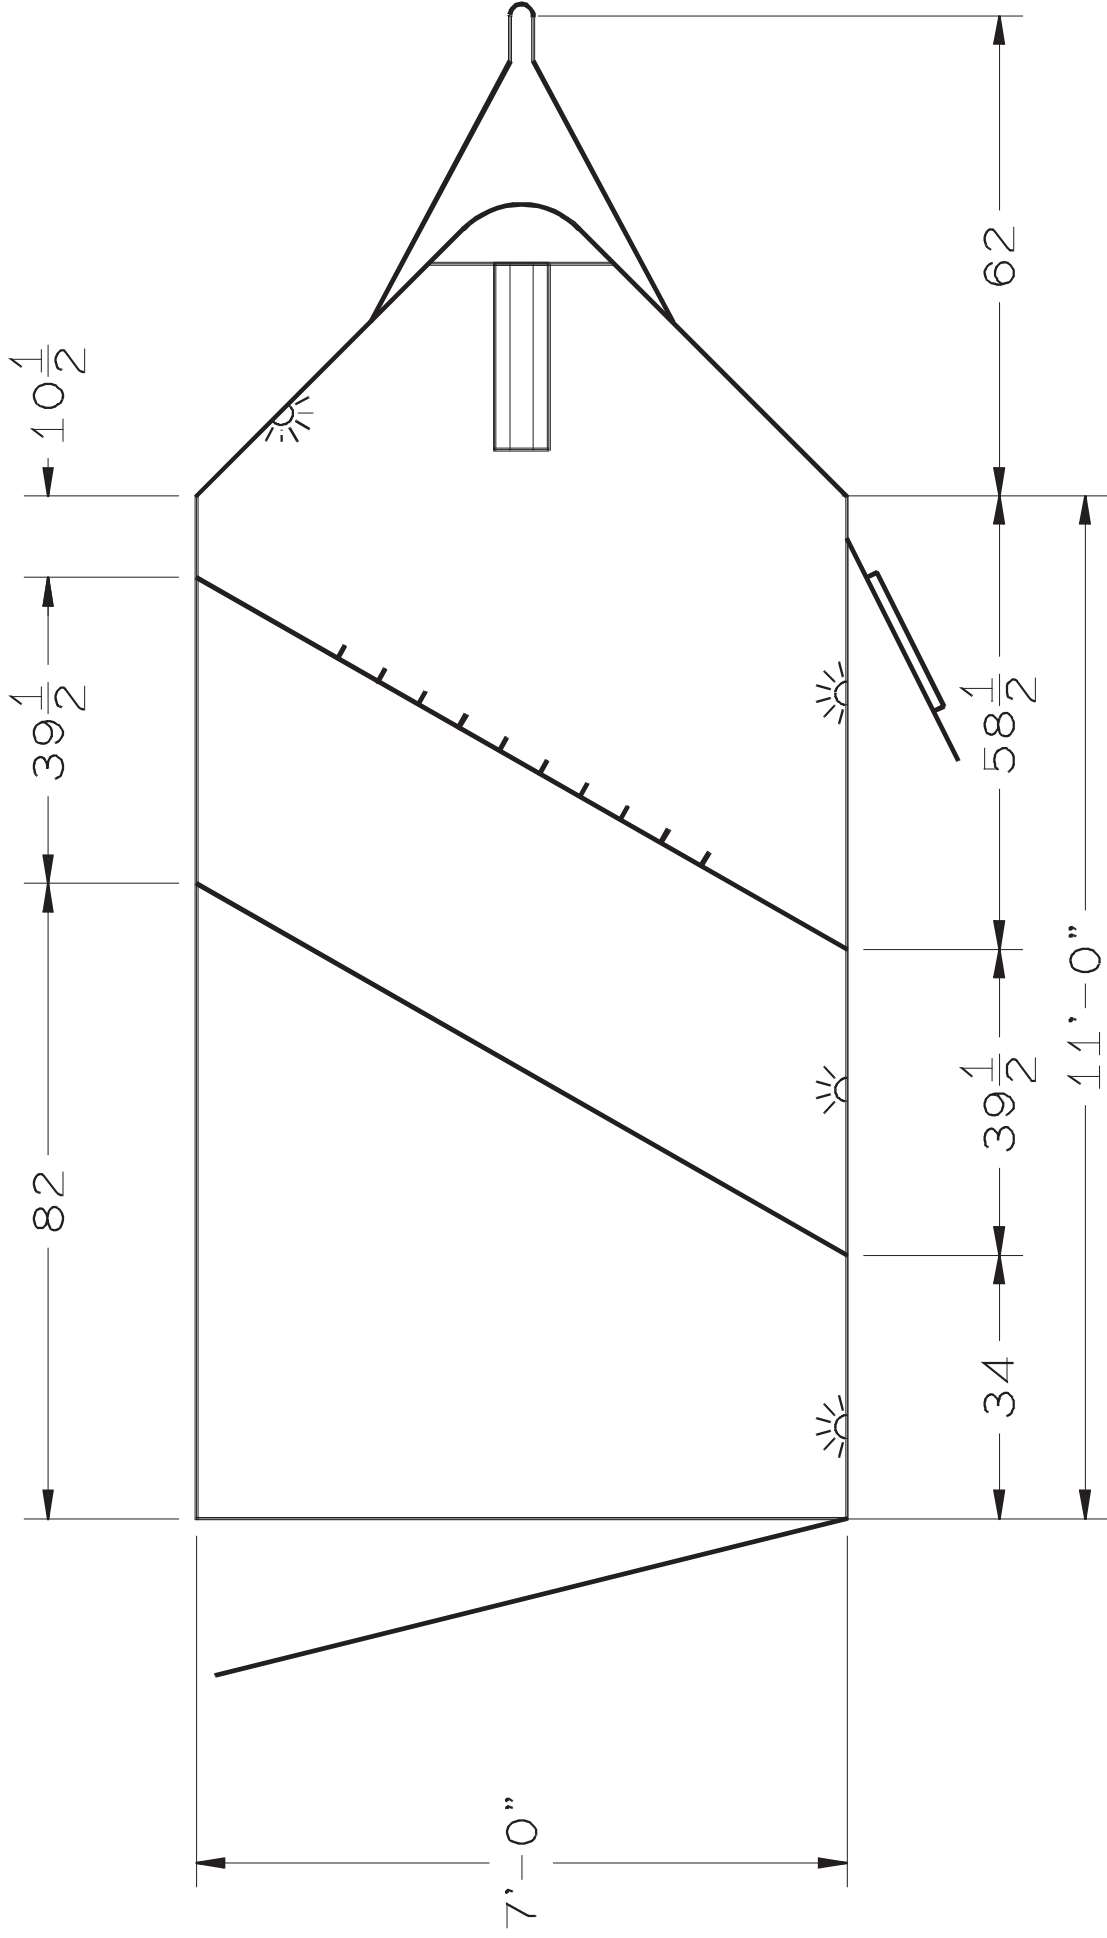

STOCK/COMBO SLANT LOAD
TWO, THREE & FOUR HORSE WEDGE NOSE BUMPER PULL

11 X 7 TWO HORSE WEDGE NOSE BUMPER PULL