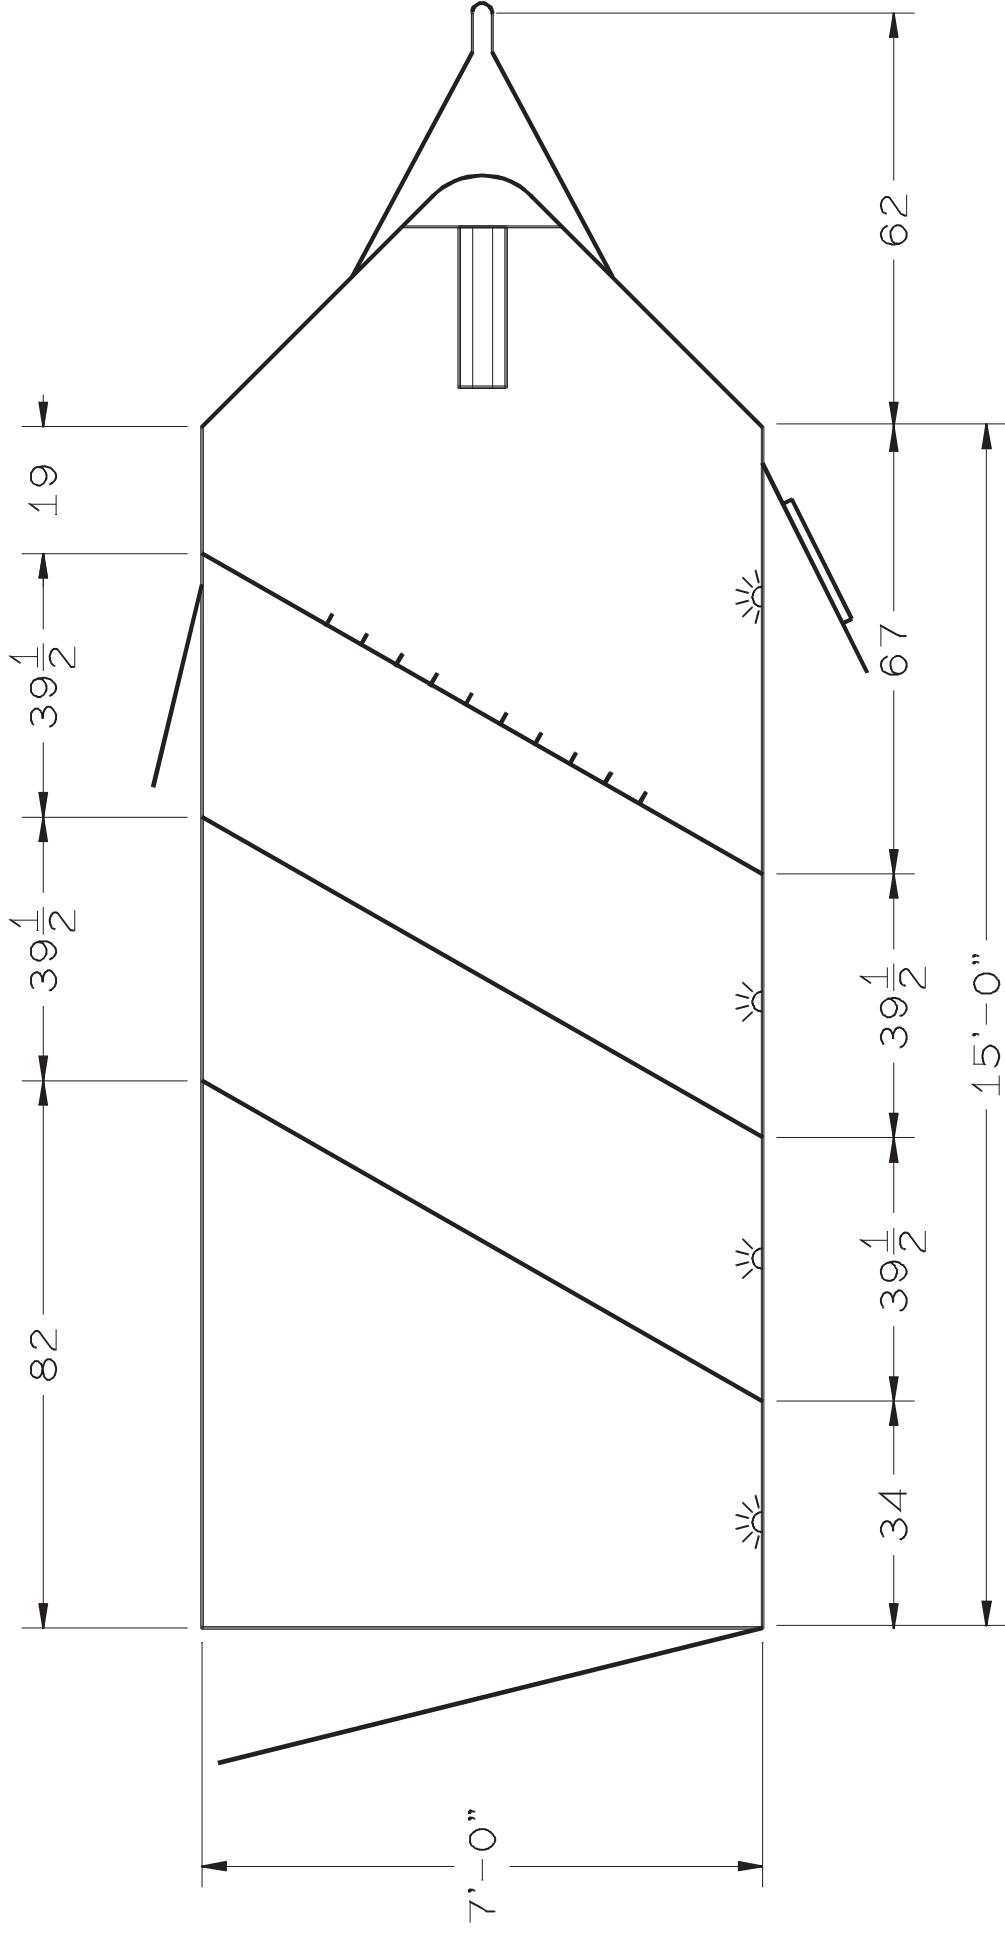

STOCK/COMBO SLANT LOAD
TWO, THREE & FOUR HORSE WEDGE NOSE BUMPER PULL

15 X 7 THREE HORSE WEDGE NOSE BUMPER PULL