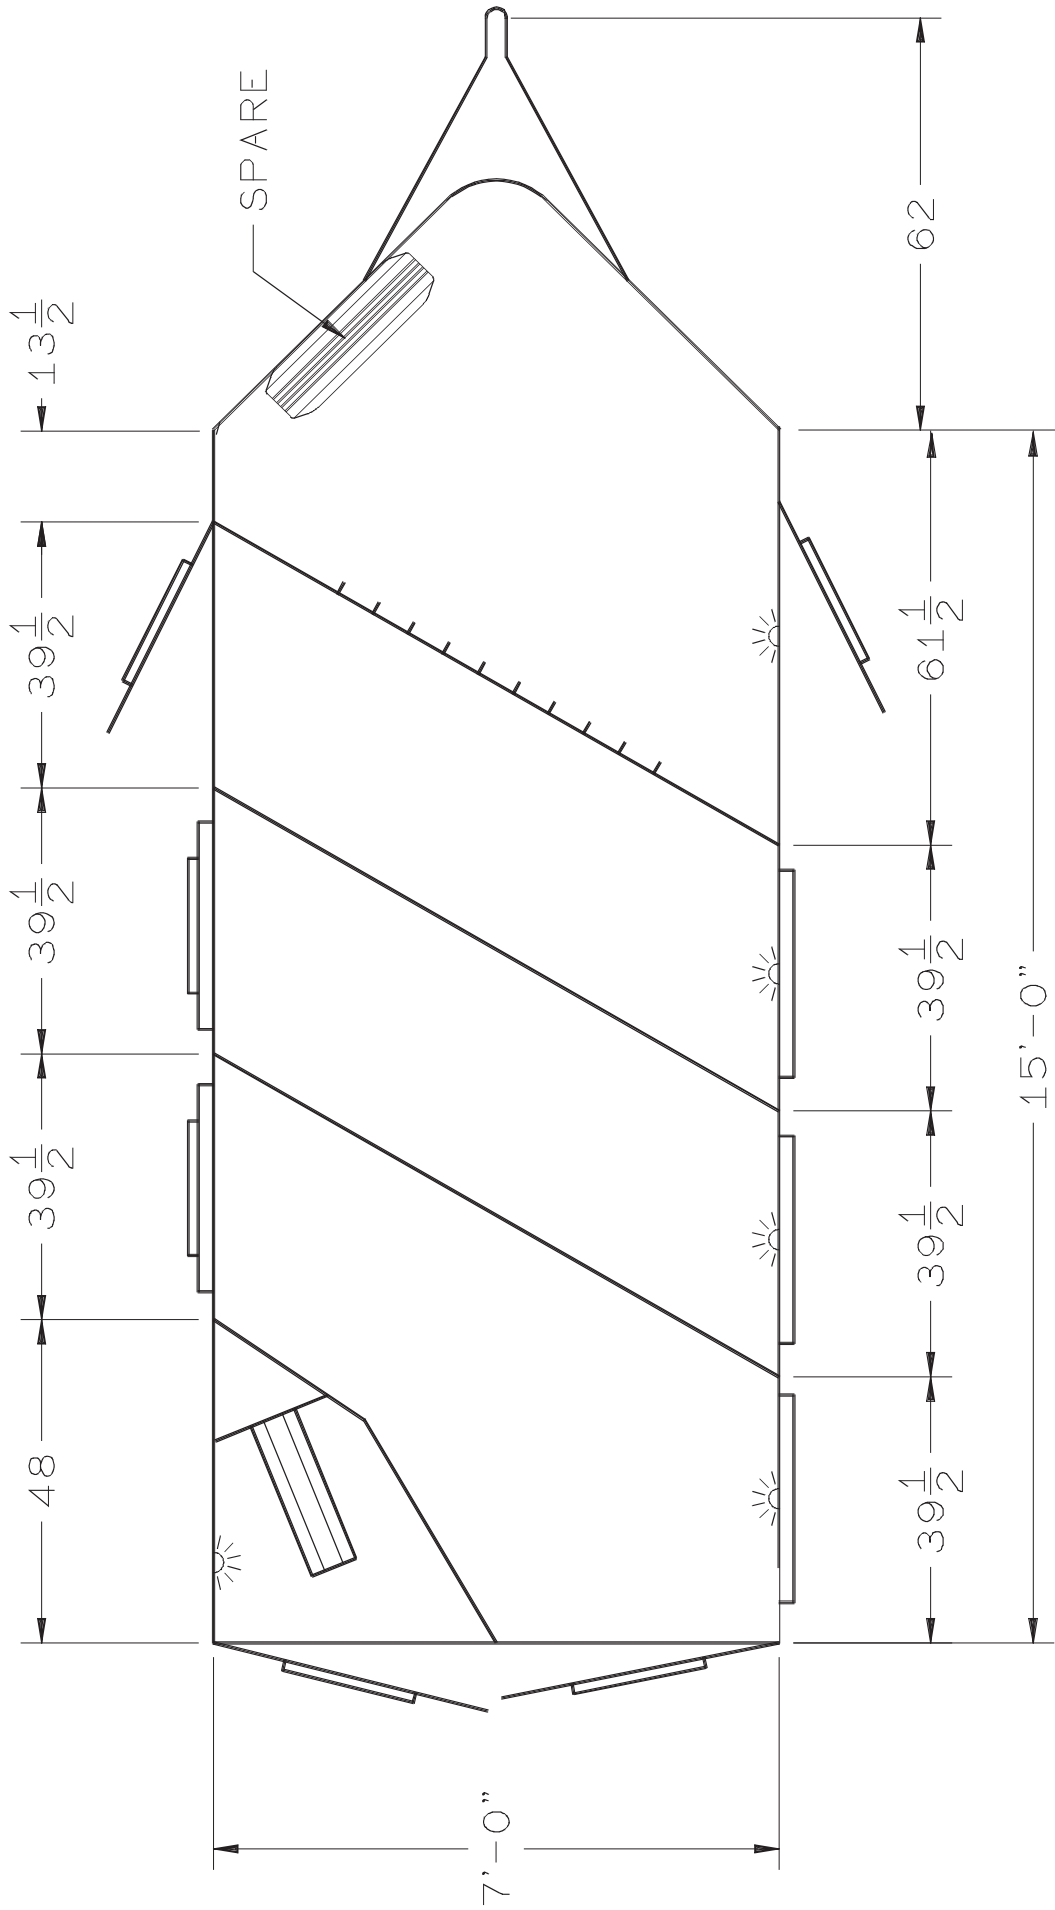

**SLANT LOAD THREE & FOUR HORSE
WEDGE NOSE BUMPER PULL**

15 X 7 WEDGE NOSE BUMPER PULL