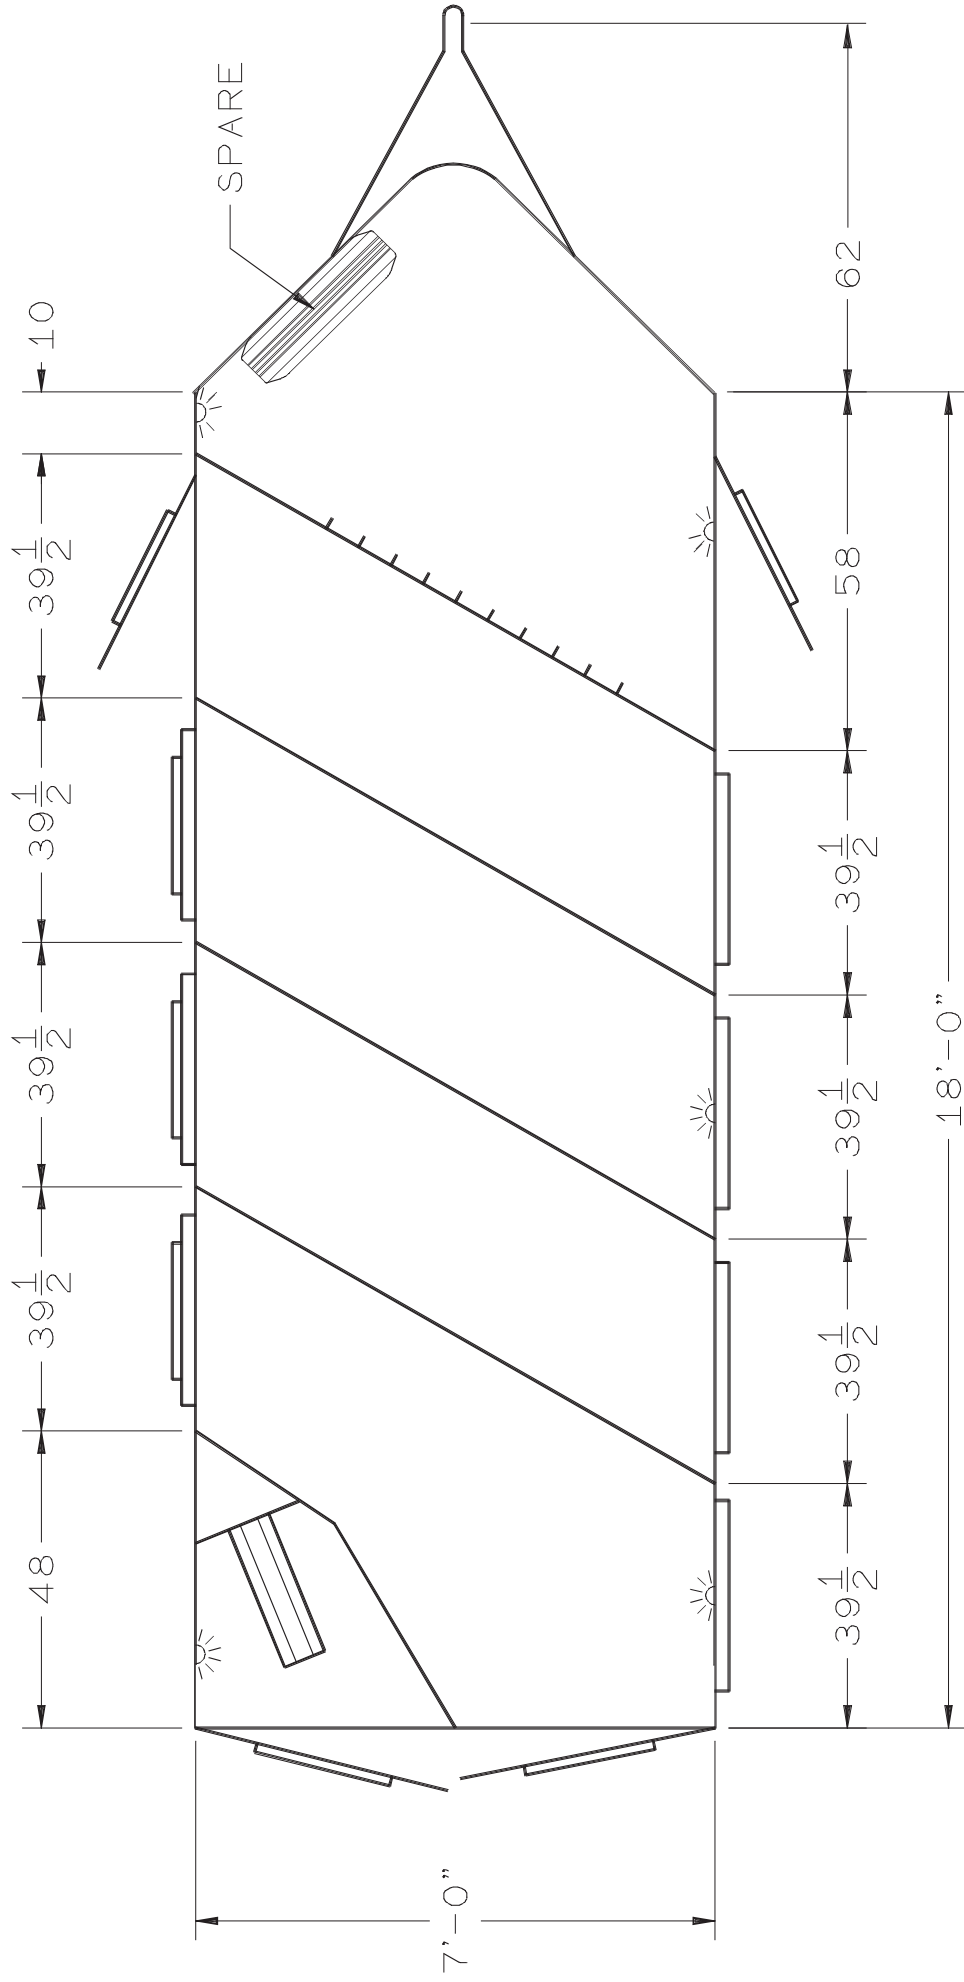

**SLANT LOAD THREE & FOUR HORSE
WEDGE NOSE BUMPER PULL**

18 X 7 WEDGE NOSE BUMPER PULL