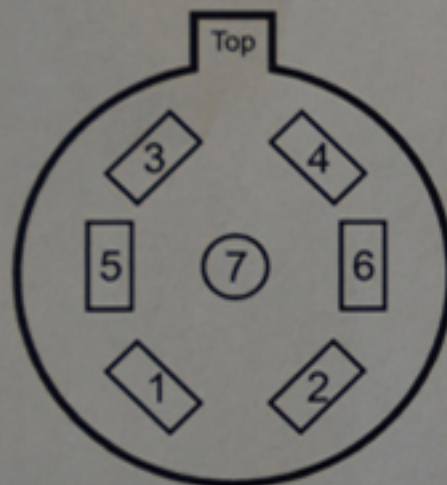

# 4-Star Wiring Schematic

6-way cable with 7-way circuit receptacle

Back View

- 1 - Ground (White)
- 2 - Brakes (Red)
- 3 - TM (Brown)
- 4 - Aux Hot 40 Amp Max (Black)
- 5 - LH Turn (Yellow)
- 6 - RH Turn (Green)

# 4-Star Wiring Schematic

7-way circuit receptacle

Back View

- 1 - Ground (White)
- 2 - Brakes (Red)
- 3 - Clearance & Tail Lights (Brown)
- 4 - Hot 40 Amp Max (Black)
- 5 - Stop & LH Turn (Yellow)
- 6 - Stop & RH Turn (Green)
- 7 - Reverse Lights (Blue)