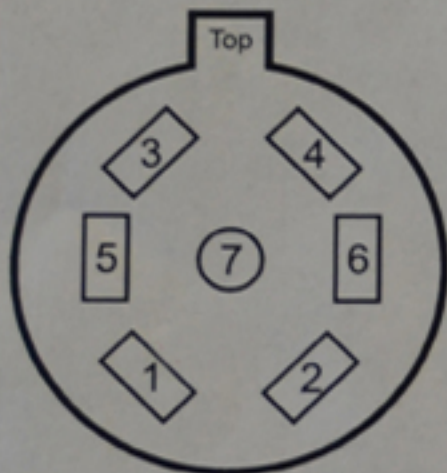

# 4-Star Wiring Schematic

6-way cable with 7-way circuit receptacle

Back View

- 1 - Ground (White)
- 2 - Brakes (Red)
- 3 - TM (Brown)
- 4 - Aux Hot 40 Amp Max (Black)
- 5 - LH Turn (Yellow)
- 6 - RH Turn (Green)

# 4-Star Wiring Schematic

7-way circuit receptacle

Back View

- 1 - Ground (White)
- 2 - Brakes (Red)
- 3 - Clearance & Tail Lights (Brown)
- 4 - Hot 40 Amp Max (Black)
- 5 - Stop & LH Turn (Yellow)
- 6 - Stop & RH Turn (Green)
- 7 - Reverse Lights (Blue)