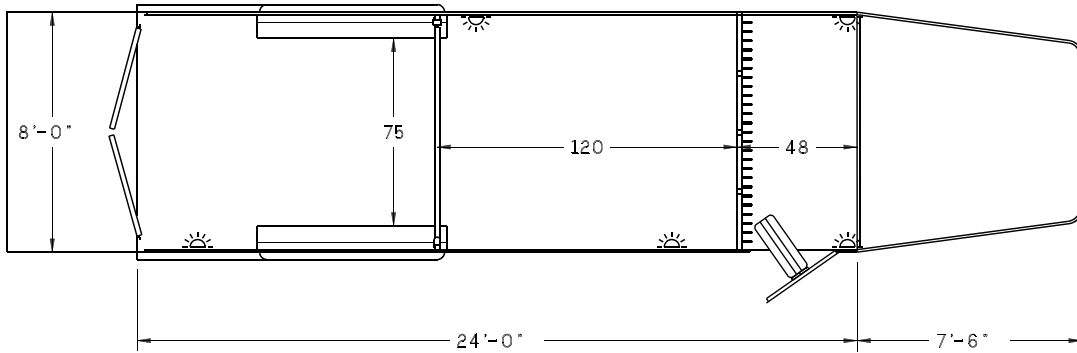

Polo Trailers

Gooseneck

4-Star Trailers, Inc.
10,000 N.W. 10th St. Oklahoma City, Ok 73127
800-848-3095 • www.4startrailers.com
All dimensions are approximate. Photos may show options.