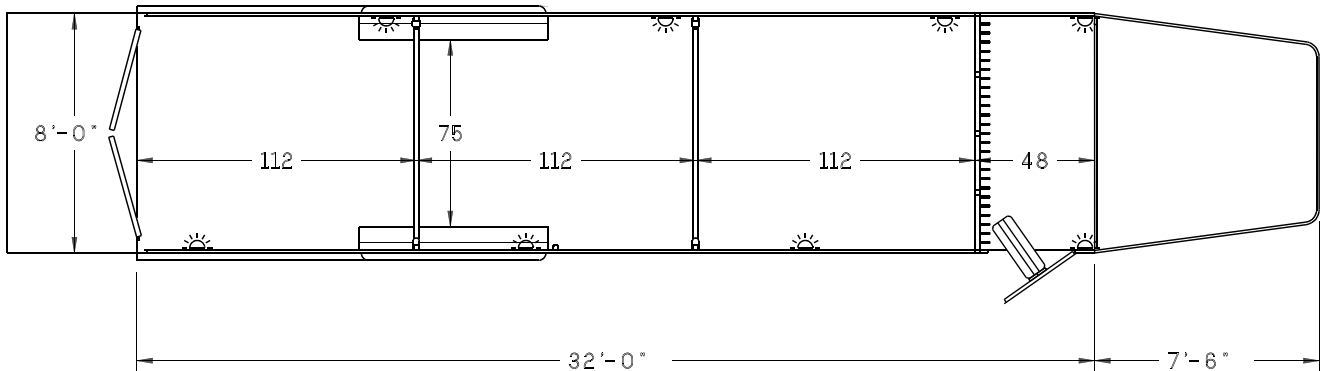

Polo Trailers

Gooseneck

4-Star Trailers, Inc.
10,000 N.W. 10th St. Oklahoma City, Ok 73127
800-848-3095 • www.4startrailers.com
All dimensions are approximate. Photos may show options.