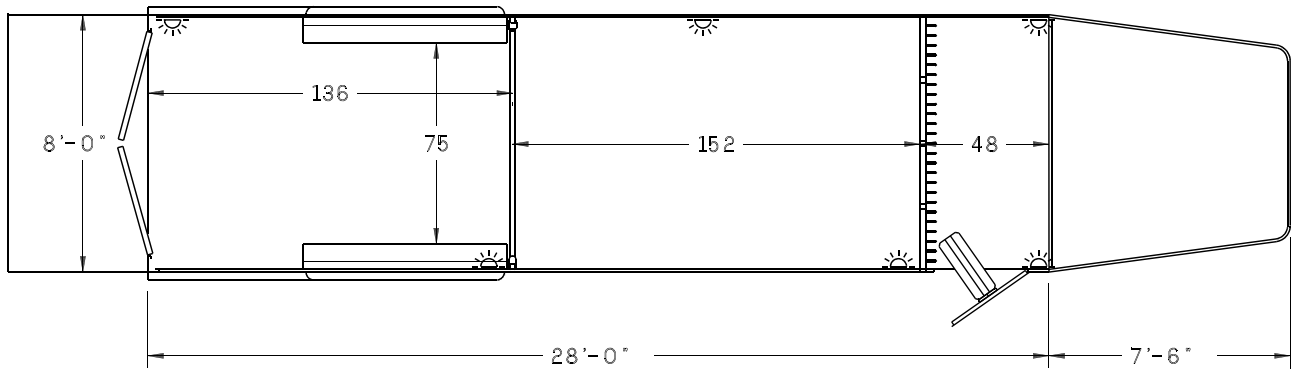

Polo Trailers

Gooseneck

4-Star Trailers, Inc.
10,000 N.W. 10th St. Oklahoma City, Ok 73127
800-848-3095 • www.4startrailers.com
All dimensions are approximate. Photos may show options.