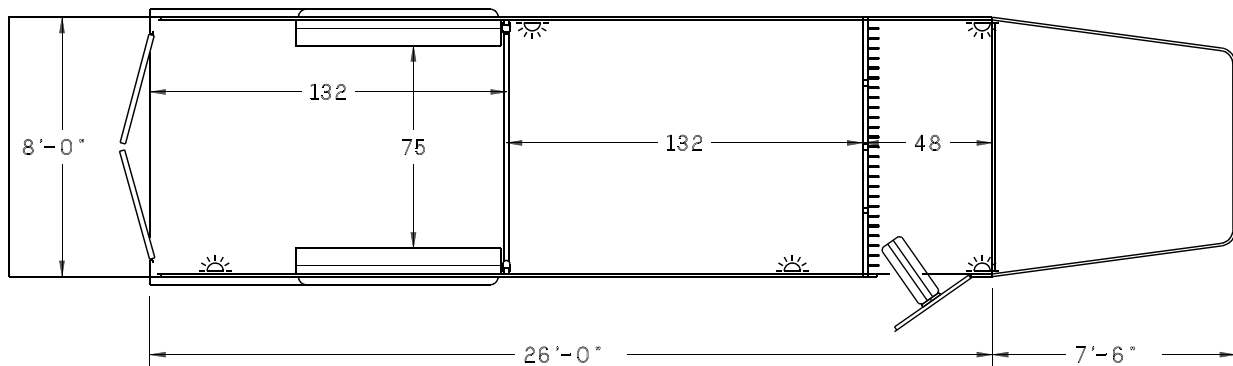

Polo Trailers

Gooseneck

4-Star Trailers, Inc.
10,000 N.W. 10th St. Oklahoma City, Ok 73127
800-848-3095 • www.4startrailers.com
All dimensions are approximate. Photos may show options.