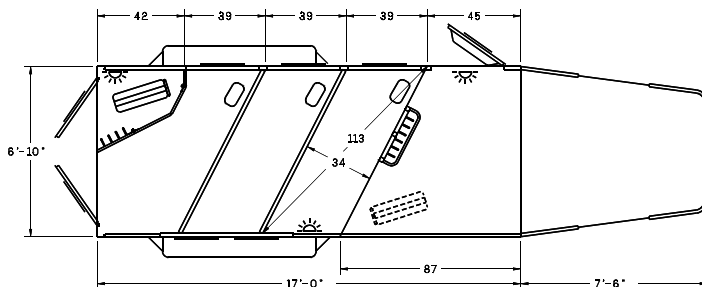

- 3 Pre-Manufactured Dropdown Feed Doors W/Drop Down Window Bars On Streetside
- 1 Pre-Manufactured 18" x 64" Dropdown Feed Door W/Drop Down Window Bars On Curbside
- Double Rear Doors w/Windows And Double Anti-Rack Pipe Hardware
- Permanent Bulkhead Wall

4-Star Trailers, Inc.
10,000 N.W. 10th St. Oklahoma City, Ok 73127
800-848-3095 • www.4startrailers.com
All dimensions are approximate. Photos may show options.