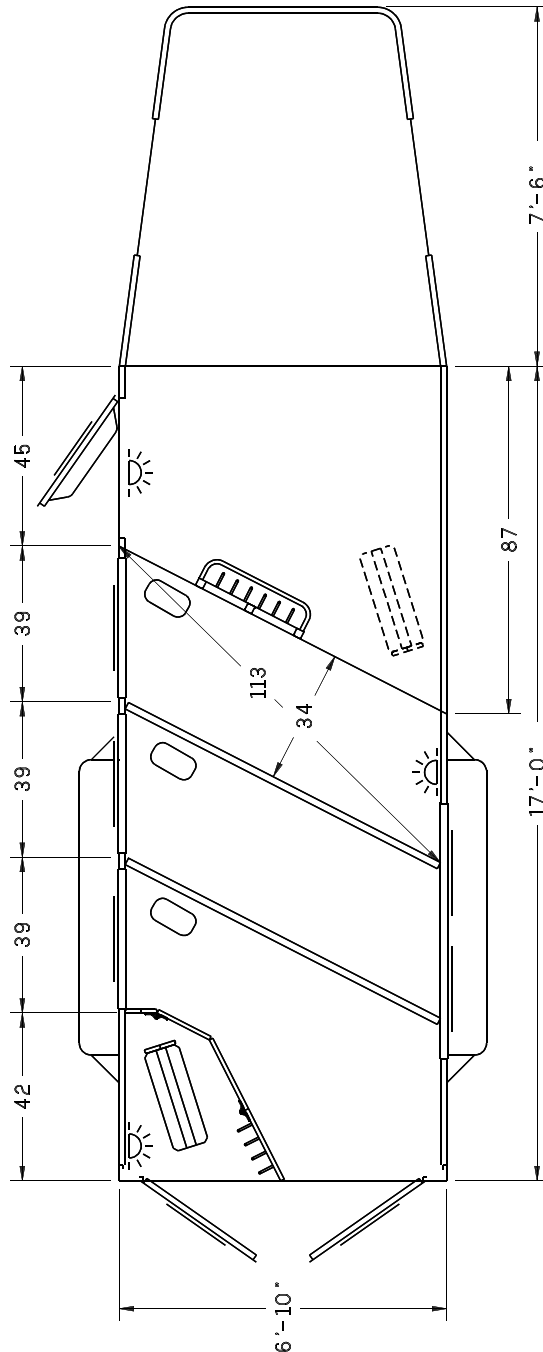

3-HORSE SLANT LOAD RUNABOUT GOOSENECK

4-Star Trailers, Inc.
10,000 N.W. 10th St. Oklahoma City, Ok 73127
800-848-3095 • www.4startrailers.com
All dimensions are approximate. Photos may show options.