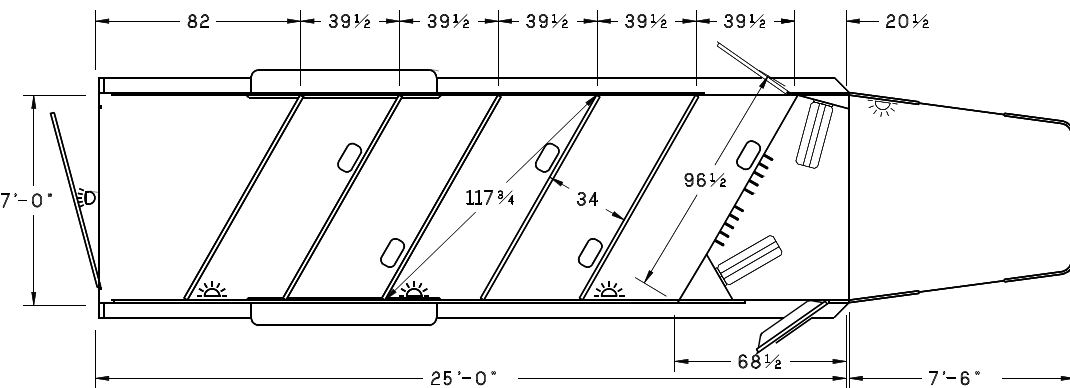

Stock-Combo

Gooseneck

The versatility of these trailers make them some of our most popular models. These combination horse/stock trailers are as much at home on the cattle ranch as they are at the horse show. This informational brochure highlights the floor plans of the 4 most popular models representing three decades of listening to our customer's desires and delivering trailers that fulfill them.

**All 4-Star Trailers Come With Our
8 YEAR WARRANTY**

STANDARD FEATURES

- 15'-0" L x 7'-0" H x 7'-0" W
- 2 - 5200# Torsion Axle w/ Electric Brakes
- 5 - Six Ply Radial Trailer Tires
-
- 18'-0" L x 7'-0" H x 7'-0" W
- 22'-0" L x 7'-0" H x 7'-0" W
- 2 - 7000# Torsion Axle w/ Electric Brakes
- 5 - Ten Ply Radial Trailer Tires
-
- 25'-0" L x 7'-0" H x 7'-0" W
- 2 - 7000# Torsion Axle w/ Electric Brakes
- 5 - Fourteen Ply Radial Trailer Tires
-
- 16" Aluminum Wheels
- 2 5/16" Adjustable Coupler
- Single Drop Leg
- Tapered Gooseneck w/ 2 Windows
- Polished Cast Corner Caps
- Pre-Painted White Exterior on Smooth Aluminum
- Front Dressing Room