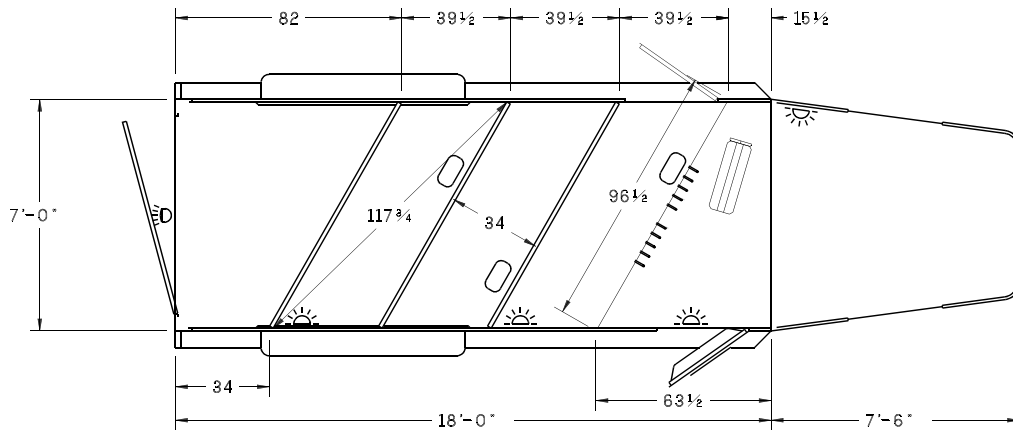

Stock-Combo

Gooseneck

4-Star Trailers, Inc.
10,000 N.W. 10th St. Oklahoma City, Ok 73127
800-848-3095 • www.4startrailers.com
All dimensions are approximate. Photos may show options.