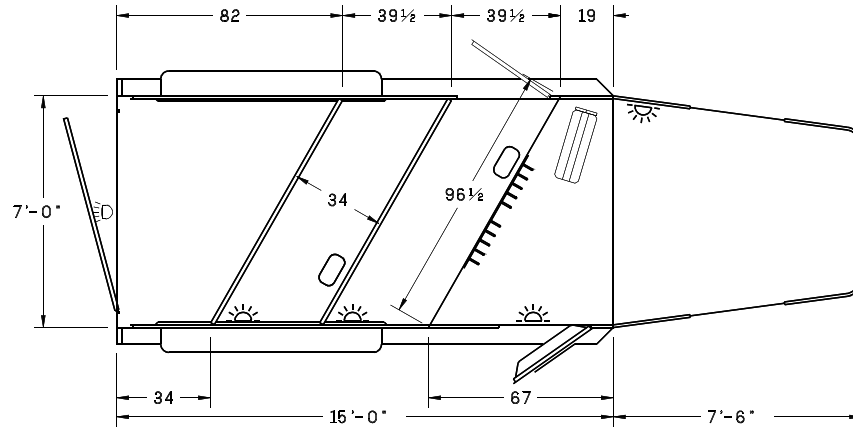

Stock-Combo

Gooseneck

4-Star Trailers, Inc.
10,000 N.W. 10th St. Oklahoma City, Ok 73127
800-848-3095 • www.4startrailers.com
All dimensions are approximate. Photos may show options.