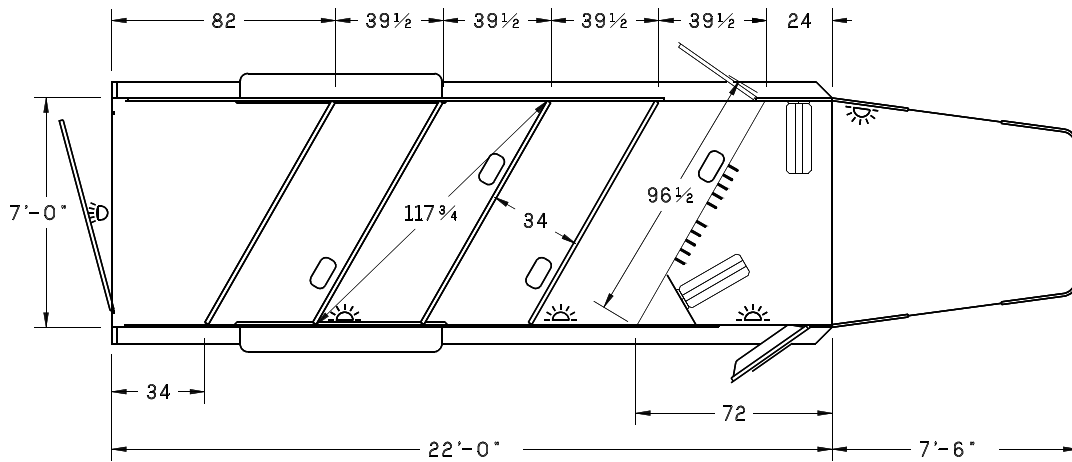

Stock-Combo

Gooseneck

4-Star Trailers, Inc.
10,000 N.W. 10th St. Oklahoma City, Ok 73127
800-848-3095 • www.4startrailers.com
All dimensions are approximate. Photos may show options.