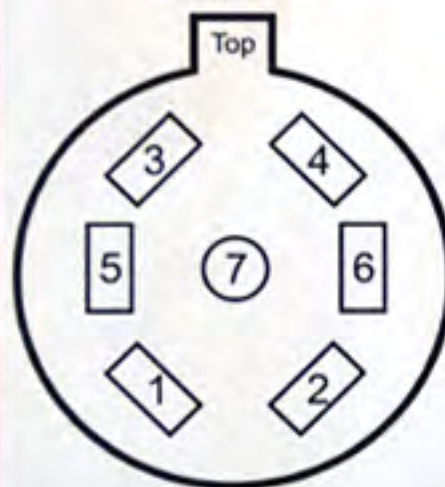

4-Star Wiring Schematic

6-way cable with 7-way circuit receptacle

Back View

- 1 - Ground (White)
- 2 - Brakes (Red)
- 3 - TM (Brown)
- 4 - Aux Hot 40 Amp Max (Black)
- 5 - LH Turn (Yellow)
- 6 - RH Turn (Green)

WARNING - Altering the wiring connector may void your warranty and could result in electrical failure.

4-Star Wiring Schematic

7-way circuit receptacle

Back View

- 1 - Ground (White)
- 2 - Brakes (Red)
- 3 - Clearance & Tail Lights (Brown)
- 4 - Hot 40 Amp Max (Black)
- 5 - Stop & LH Turn (Yellow)
- 6 - Stop & RH Turn (Green)
- 7 - Reverse Lights (Blue)