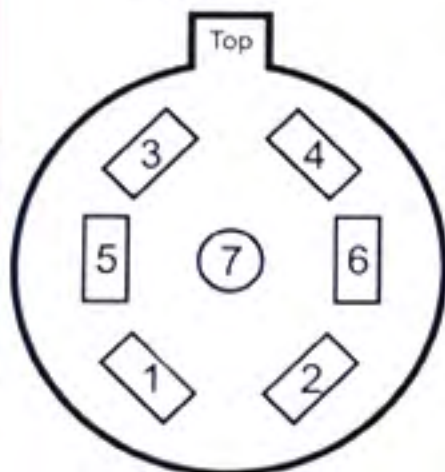

4-Star Wiring Schematic

6-way cable with 7-way circuit receptacle

Back View

- 1 - Ground (White)
- 2 - Brakes (Red)
- 3 - TM (Brown)
- 4 - Aux Hot 40 Amp Max (Black)
- 5 - LH Turn (Yellow)
- 6 - RH Turn (Green)

WARNING - Altering the wiring connector may void your warranty and could result in electrical failure.

4-Star Wiring Schematic

7-way circuit receptacle

Back View

- 1 - Ground (White)
- 2 - Brakes (Red)
- 3 - Clearance & Tail Lights (Brown)
- 4 - Hot 40 Amp Max (Black)
- 5 - Stop & LH Turn (Yellow)
- 6 - Stop & RH Turn (Green)
- 7 - Reverse Lights (Blue)